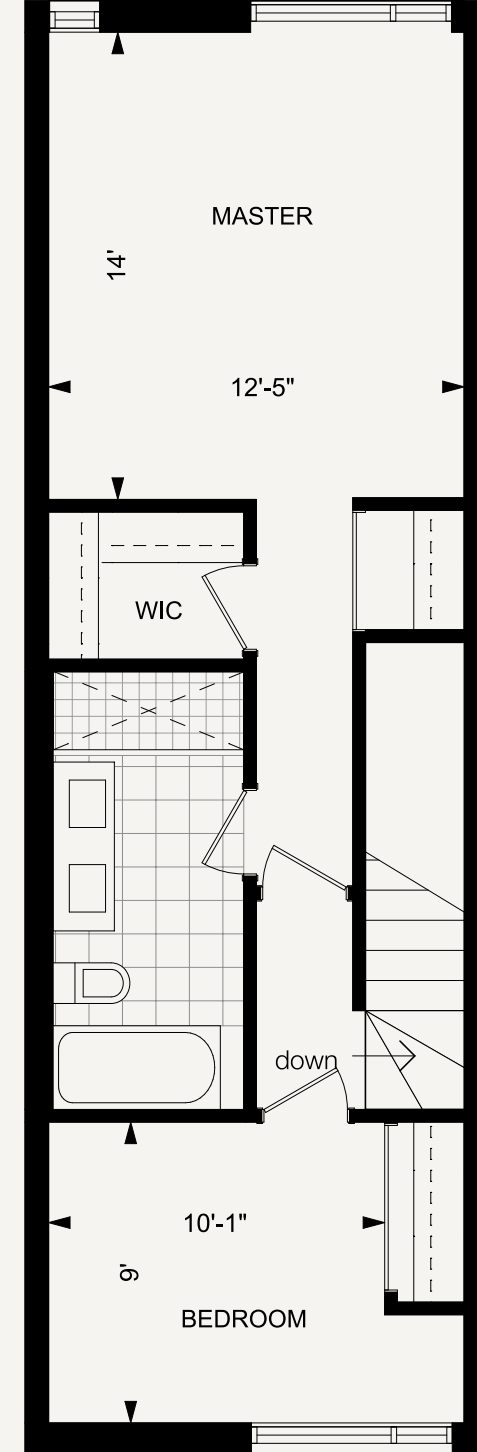

URBANCORP.

OAK

Four Bedroom / 2240 square feet

INCLUDES 390 SQ. FT. OF BASEMENT AREA

OAK

Four Bedroom / 2240 square feet

INCLUDES 390 SQ. FT. OF BASEMENT AREA

BASEMENT
(BASEMENT APARTMENT
AVAILABLE)

MAIN FLOOR

2ND FLOOR

3RD FLOOR

All floor plans are approximate dimensions.
Floor plans may be reversed. E.& O.E.