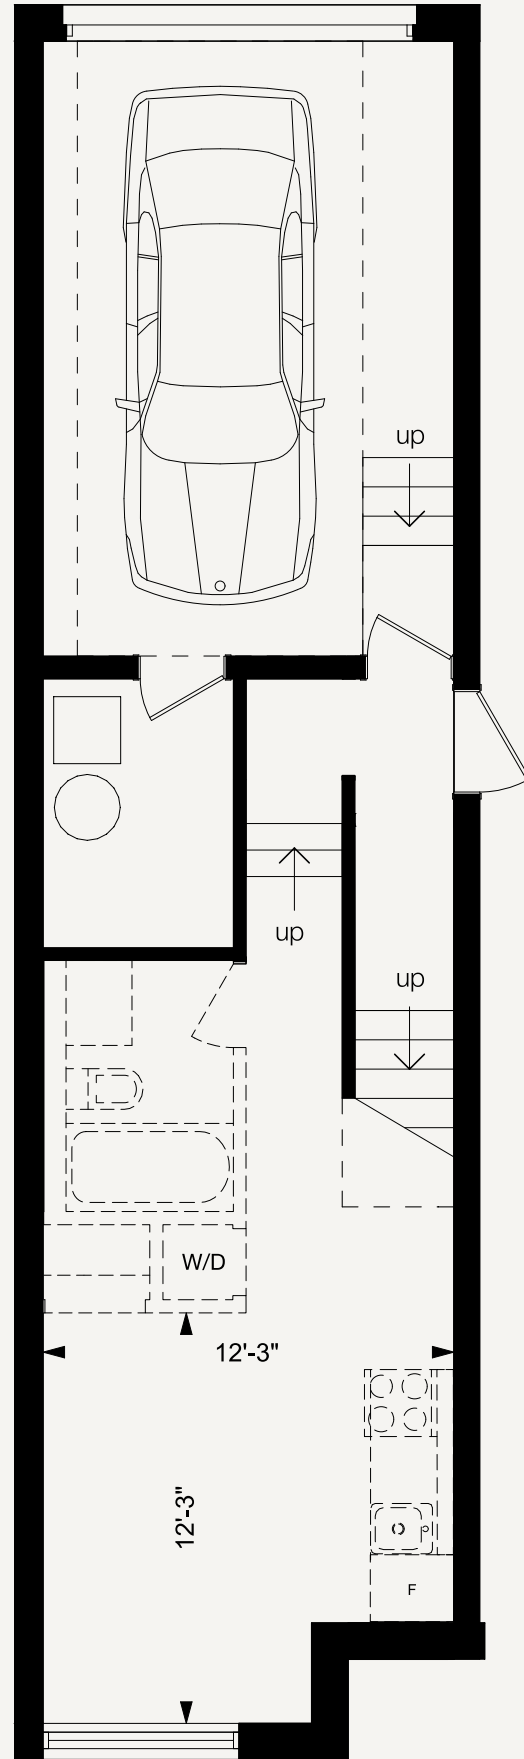

URBANCORP.

OAK

Four Bedroom / 2240 square feet

INCLUDES 390 SQ. FT. OF BASEMENT AREA

OAK

Four Bedroom / 2240 square feet

INCLUDES 390 SQ. FT. OF BASEMENT AREA

BASEMENT
(BASEMENT APARTMENT
AVAILABLE)

MAIN FLOOR

2ND FLOOR

3RD FLOOR

All floor plans are approximate dimensions.
Floor plans may be reversed. E.& O.E.