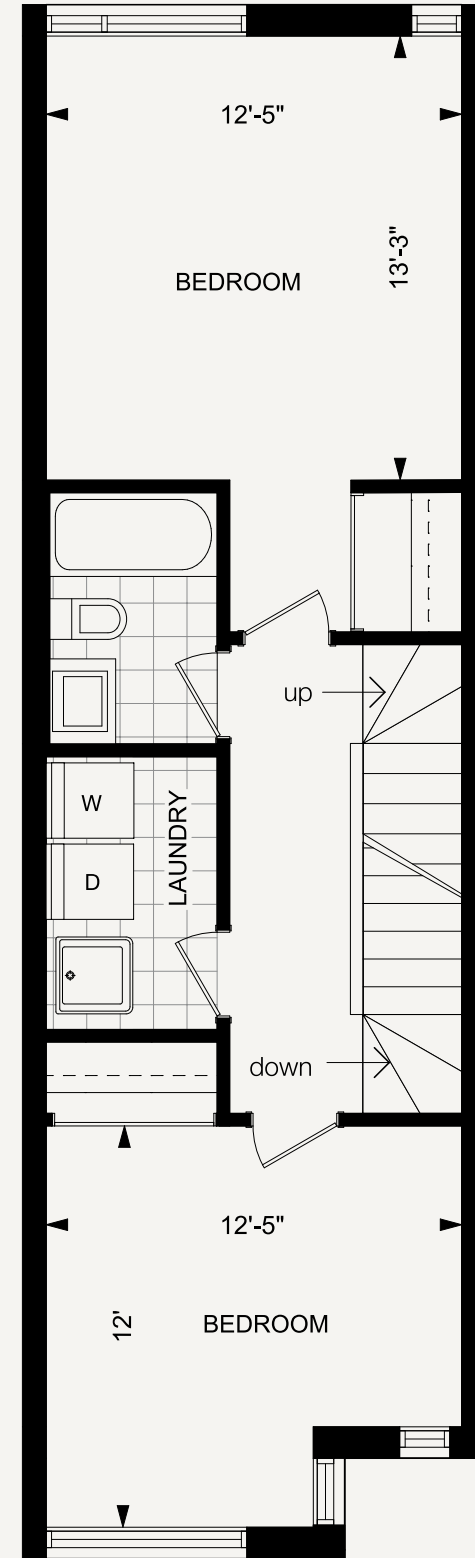

URBANCORP.

OAK

Four Bedroom / 2240 square feet

INCLUDES 390 SQ. FT. OF BASEMENT AREA

OAK

Four Bedroom / 2240 square feet

INCLUDES 390 SQ. FT. OF BASEMENT AREA

BASEMENT
(BASEMENT APARTMENT
AVAILABLE)

MAIN FLOOR

2ND FLOOR

3RD FLOOR

All floor plans are approximate dimensions.
Floor plans may be reversed. E.& O.E.