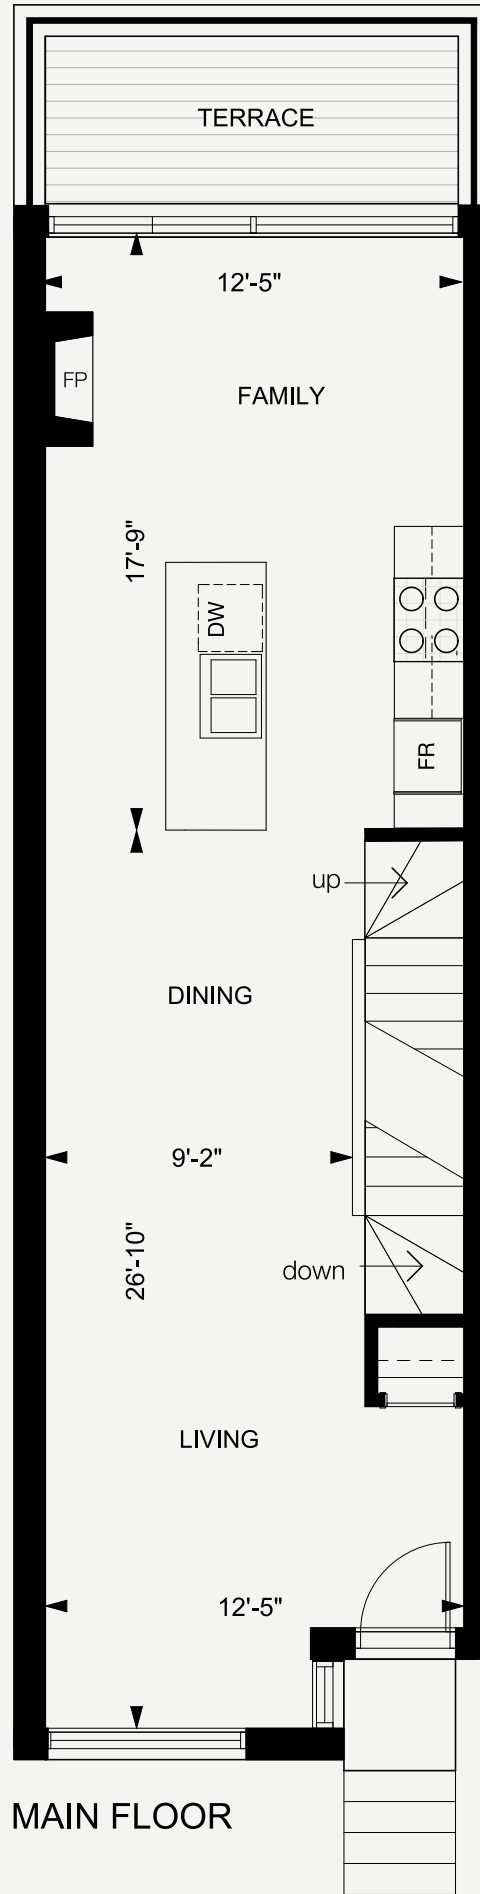

URBANCORP.

OAK

Four Bedroom / 2240 square feet

INCLUDES 390 SQ. FT. OF BASEMENT AREA

OAK

Four Bedroom / 2240 square feet

INCLUDES 390 SQ. FT. OF BASEMENT AREA

BASEMENT
(BASEMENT APARTMENT
AVAILABLE)

MAIN FLOOR

2ND FLOOR

3RD FLOOR

All floor plans are approximate dimensions.
Floor plans may be reversed. E.& O.E.