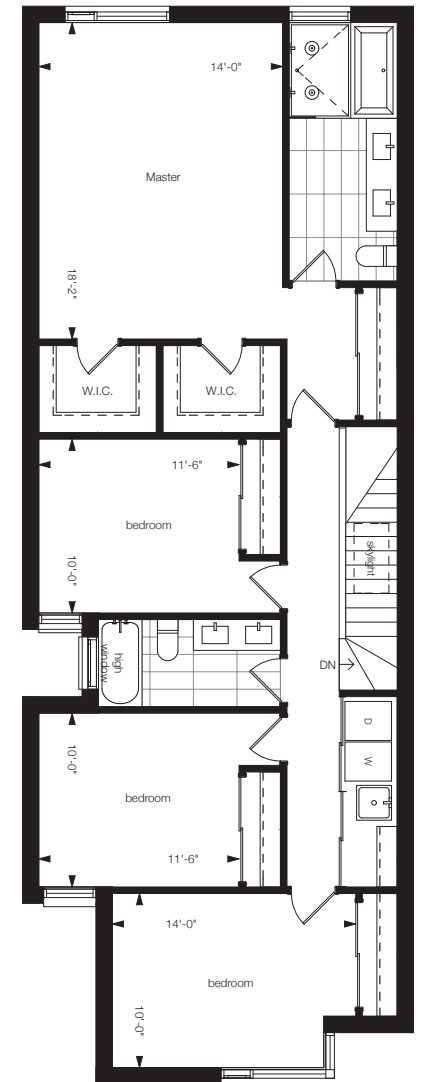

## Four Bedroom Plan

DETACHED LINKED BY GARAGE

### 4455 SQ. FT.

INCLUDING 885 SQ. FT. OF FINISHED BASEMENT AREA

Basement

Ground Floor

Main Floor

Second Floor