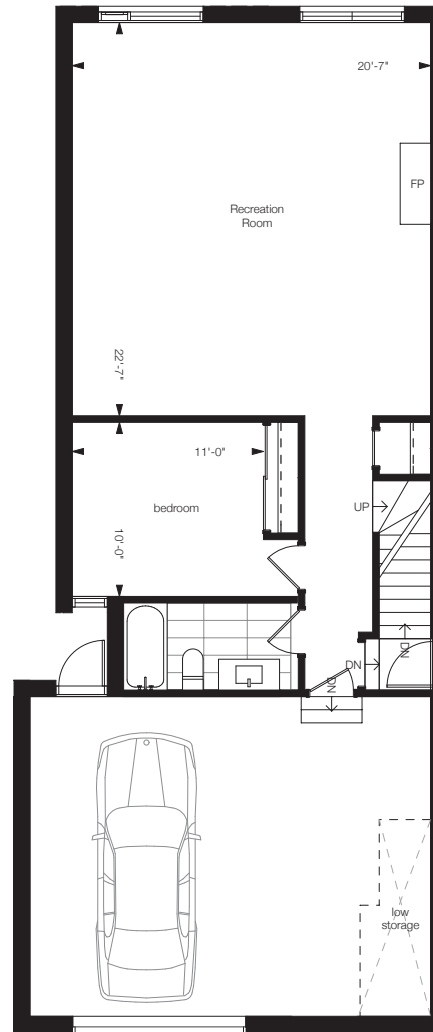

## Four Bedroom Plan

DETACHED LINKED BY GARAGE

### 4455 SQ. FT.

INCLUDING 885 SQ. FT. OF FINISHED BASEMENT AREA

Basement

Ground Floor

Main Floor

Second Floor