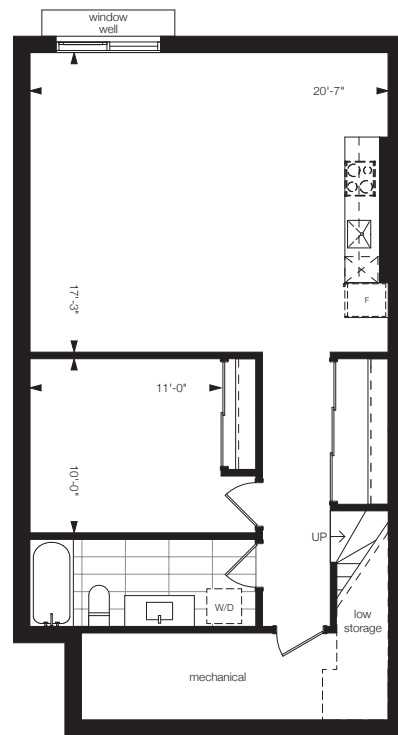

## Four Bedroom Plan

DETACHED LINKED BY GARAGE

### 4455 SQ. FT.

INCLUDING 885 SQ. FT. OF FINISHED BASEMENT AREA

Basement

Ground Floor

Main Floor

Second Floor