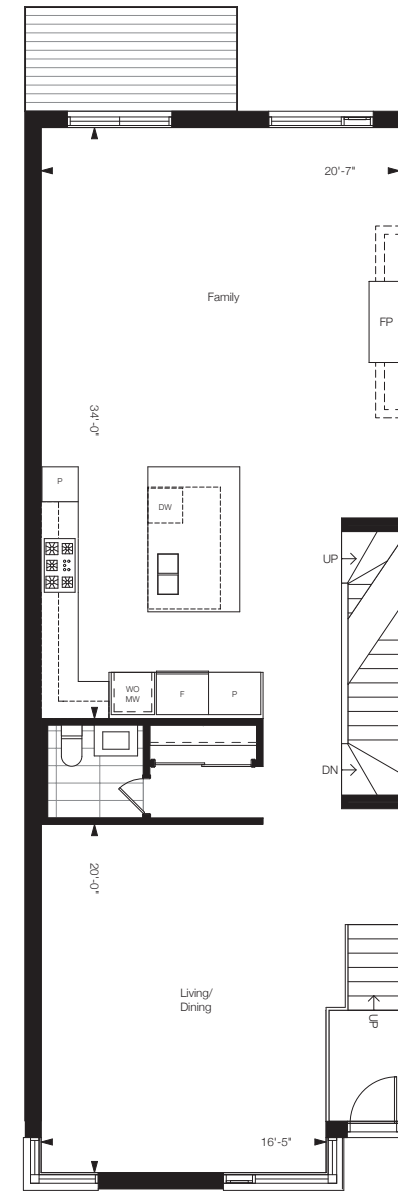

## Four Bedroom Plan

DETACHED LINKED BY GARAGE

### 4455 SQ. FT.

INCLUDING 885 SQ. FT. OF FINISHED BASEMENT AREA

Basement

Ground Floor

Main Floor

Second Floor