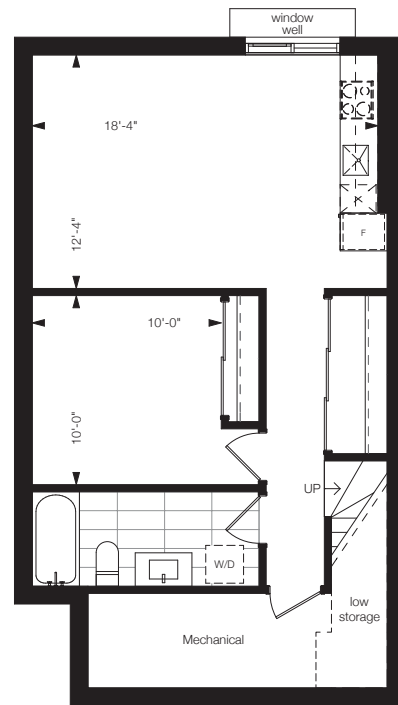

BIRCH

Three Bedroom Plan

DETACHED LINKED BY GARAGE

3720 SQ. FT.

INCLUDING 715 SQ. FT. OF FINISHED BASEMENT AREA

Basement

Ground Floor

Main Floor

Second Floor