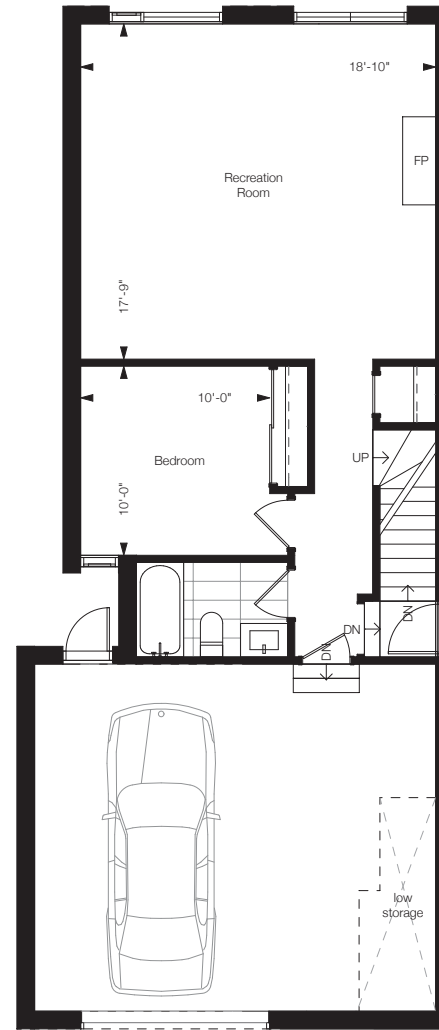

BIRCH

Three Bedroom Plan

DETACHED LINKED BY GARAGE

3720 SQ. FT.

INCLUDING 715 SQ. FT. OF FINISHED BASEMENT AREA

Basement

Ground Floor

Main Floor

Second Floor