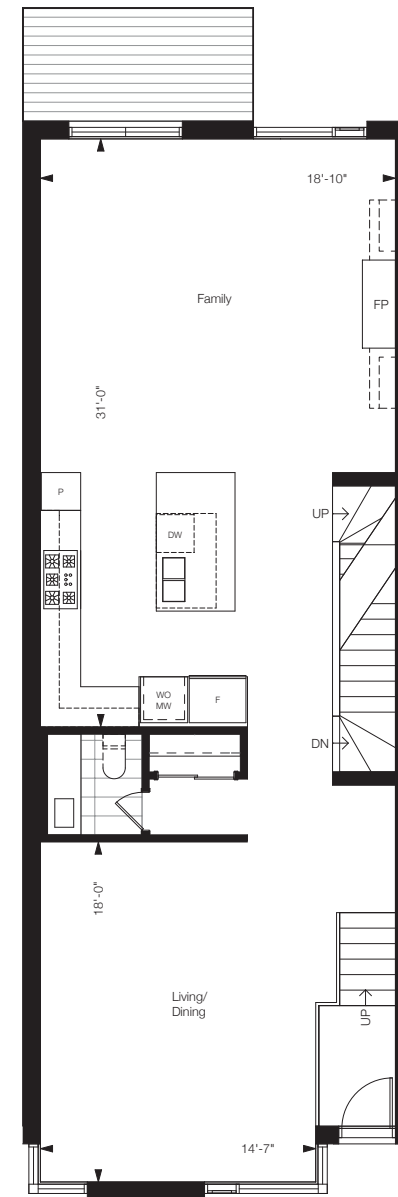

BIRCH

Three Bedroom Plan

DETACHED LINKED BY GARAGE

3720 SQ. FT.

INCLUDING 715 SQ. FT. OF FINISHED BASEMENT AREA

Basement

Ground Floor

Main Floor

Second Floor