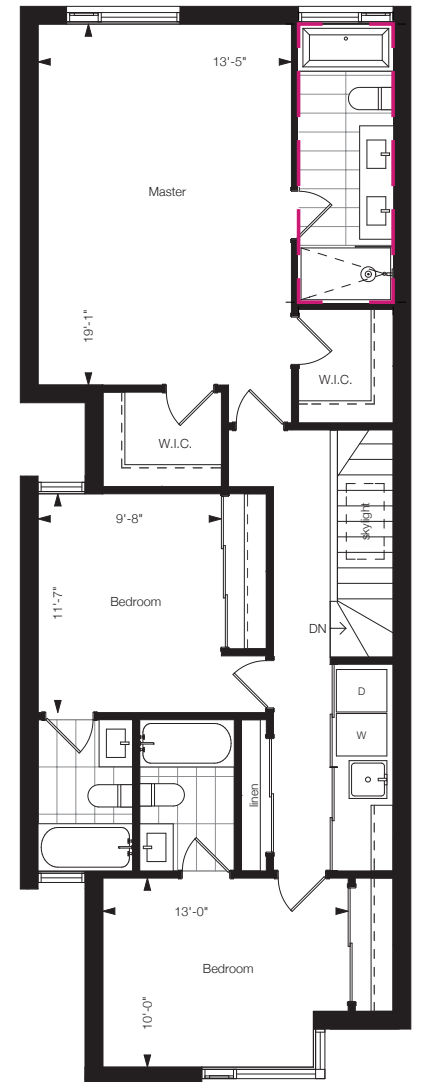

BIRCH

Three Bedroom Plan

DETACHED LINKED BY GARAGE

3720 SQ. FT.

INCLUDING 715 SQ. FT. OF FINISHED BASEMENT AREA

Basement

Ground Floor

Main Floor

Second Floor