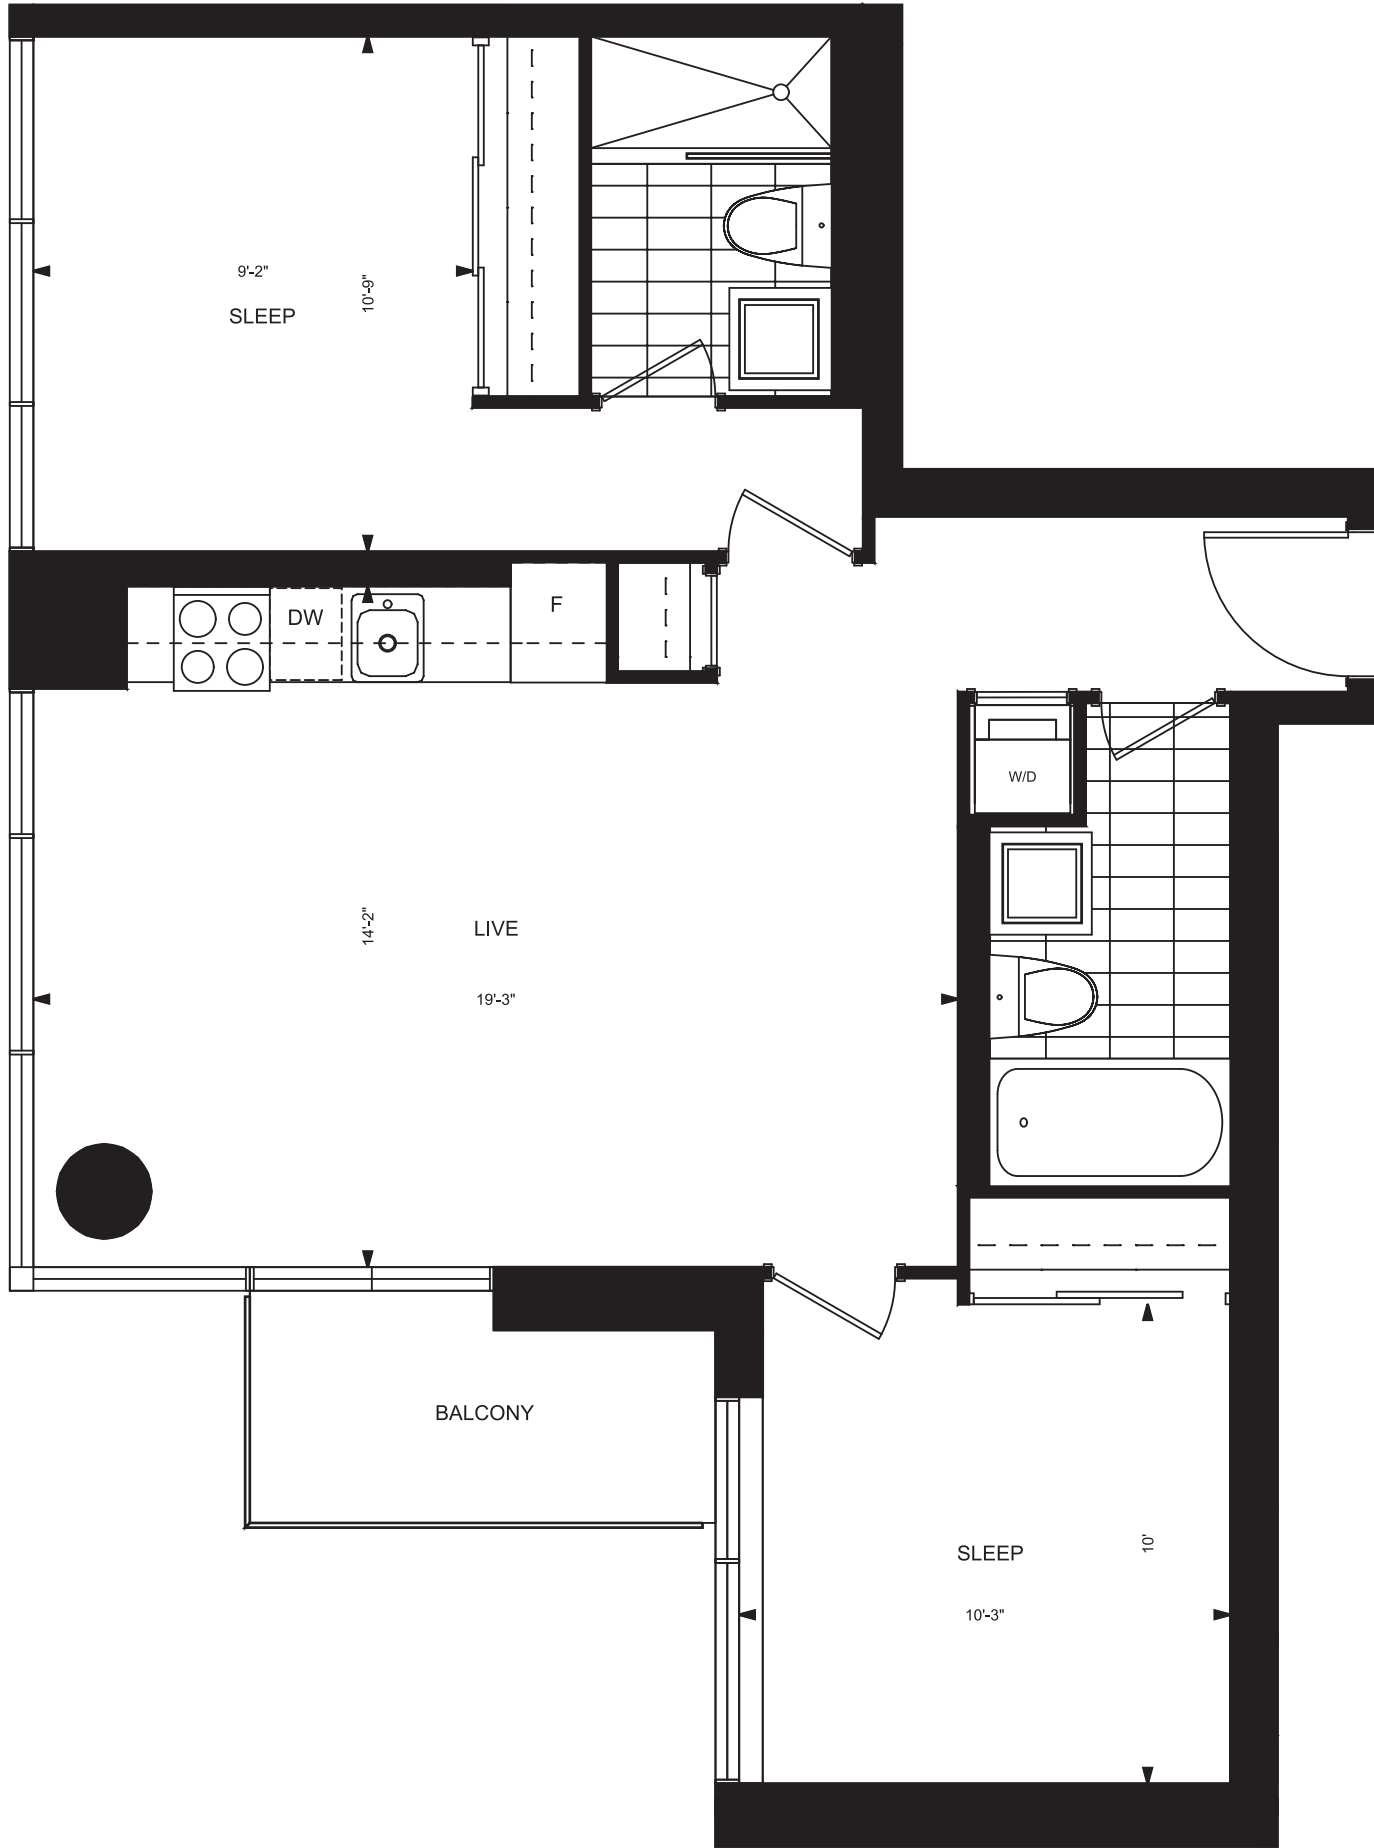

2H1

800 sq. ft. - two bedroom

Starting Price \$336,900

10th FLOOR

11th FLOOR

12th, 15th-18th FLOOR

URBANCORP

PLAZA®
pureplaza.com

All floor plans are approximate dimensions.
Floor plans may be reversed. E.& O.E.