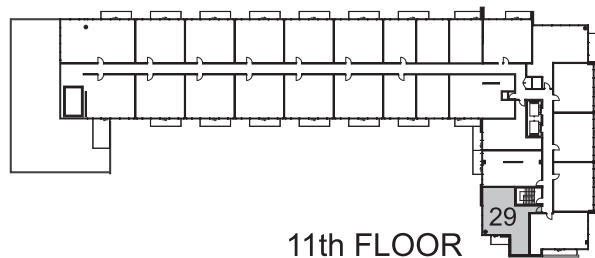

2H1

800 sq. ft. - two bedroom

Starting Price \$336,900

10th FLOOR

11th FLOOR

12th, 15th-18th FLOOR

URBANCORP

PLAZA®
pureplaza.com

All floor plans are approximate dimensions.
Floor plans may be reversed. E.& O.E.