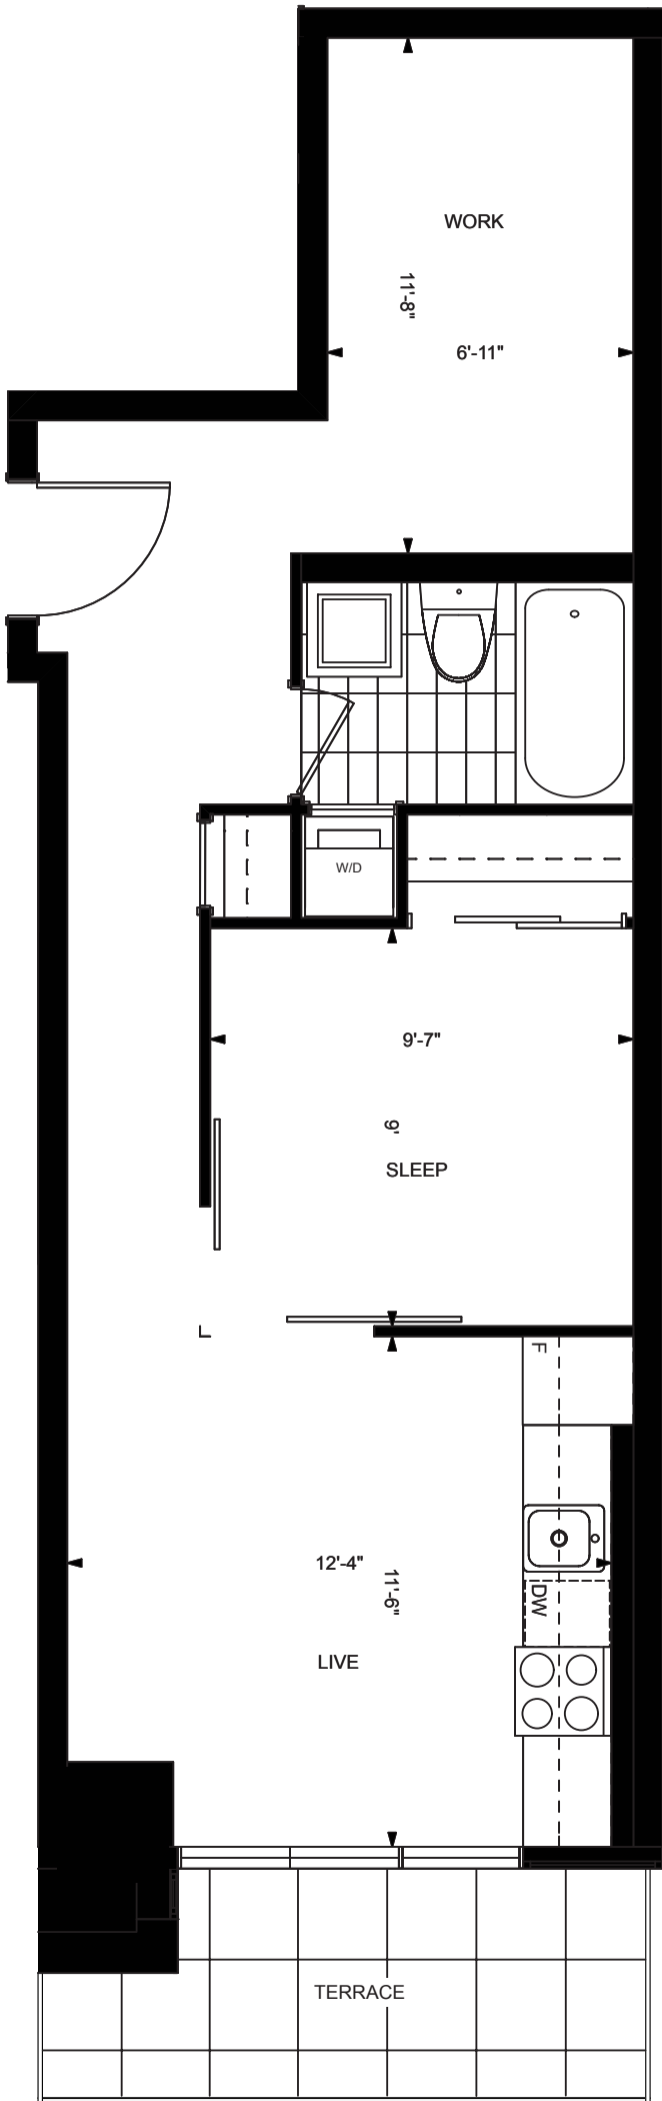

# 1E1 + D - Terrace

530 sq. ft. - one bedroom + den

7th FLOOR