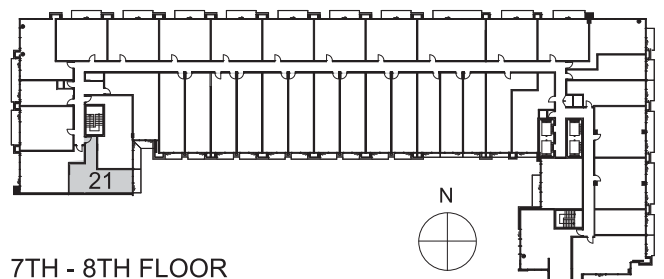

1J2

605 sq. ft. - one bedroom

Starting Price \$260,900

3RD, 5TH-6TH FLOOR

7TH - 8TH FLOOR

URBANCORP.

PLAZA[®]
pureplaza.com