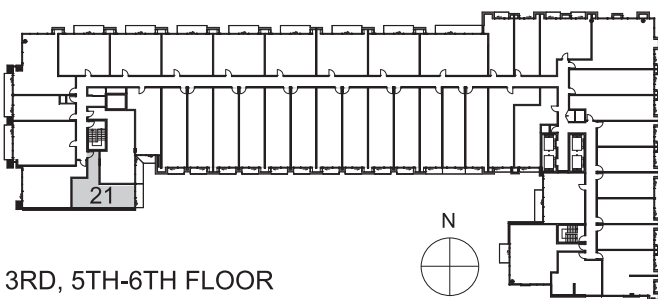

1J2

605 sq. ft. - one bedroom

Starting Price \$260,900

3RD, 5TH-6TH FLOOR

7TH - 8TH FLOOR

URBANCORP.

PLAZA[®]
pureplaza.com