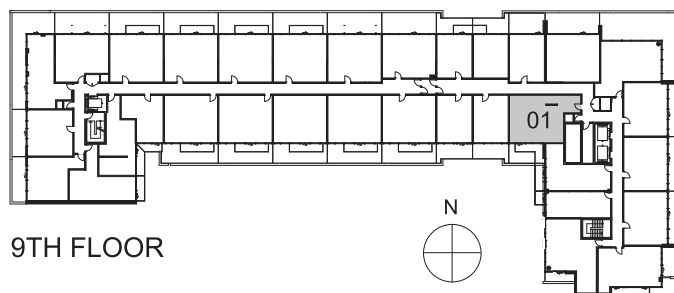

ON TRIANGLE PARK

2D2 TERRACE

775 sq. ft. - two bedroom

9TH FLOOR