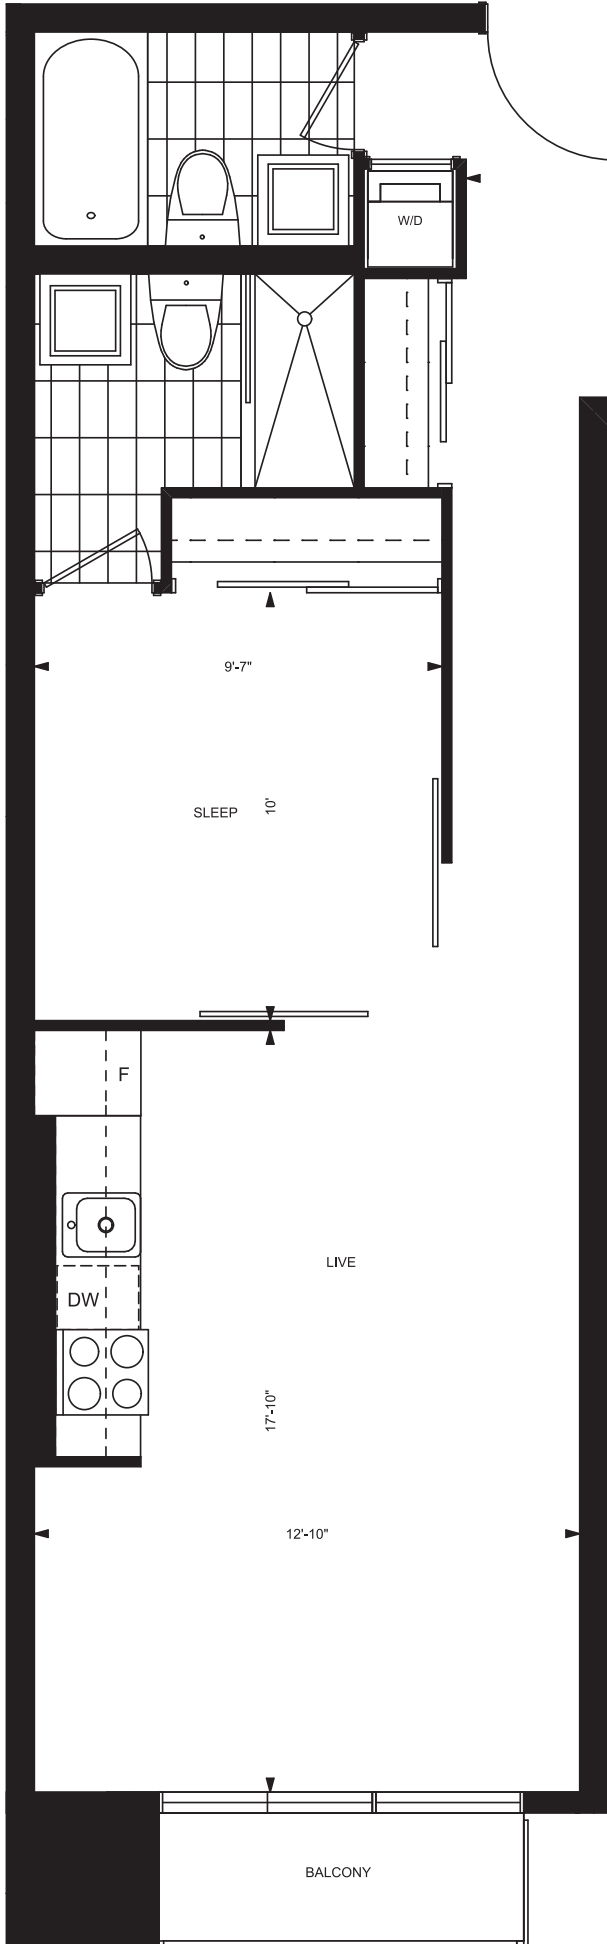

ON TRIANGLE PARK

1T+D

700 sq. ft. - one bedroom + den

7TH - 8TH FLOOR

3RD, 5TH - 6TH FLOOR

2ND FLOOR