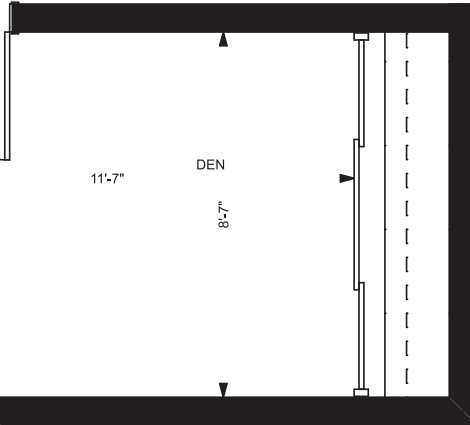

ON TRIANGLE PARK

1T+D

700 sq. ft. - one bedroom + den

7TH - 8TH FLOOR

3RD, 5TH - 6TH FLOOR

2ND FLOOR