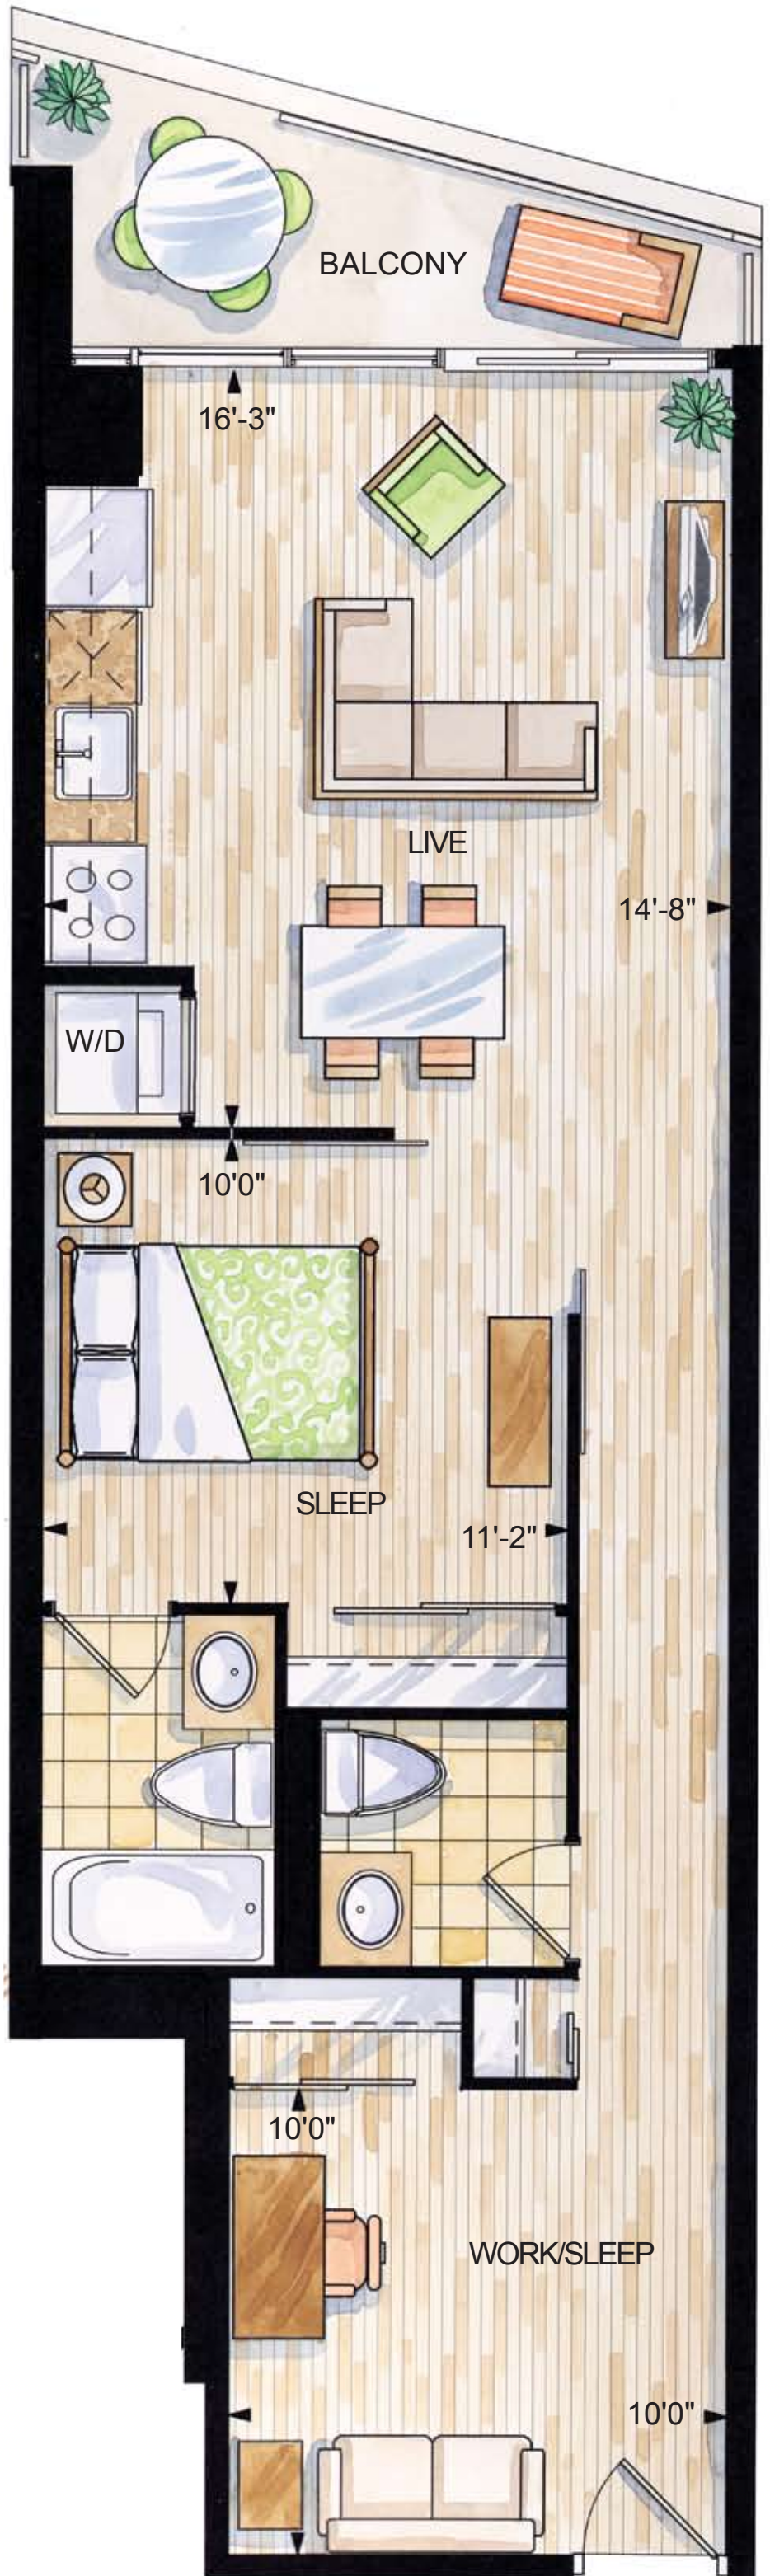

CITYVIEW 4

700 SQ. FT.
ONE BEDROOM + DEN

URBANCORP.

Materials, specifications, and floor plans are subject to change without notice. All renderings are artist's conceptions. All floor plans are approximate dimensions. Actual usable floor space may vary from the stated floor area. E. & O. E.