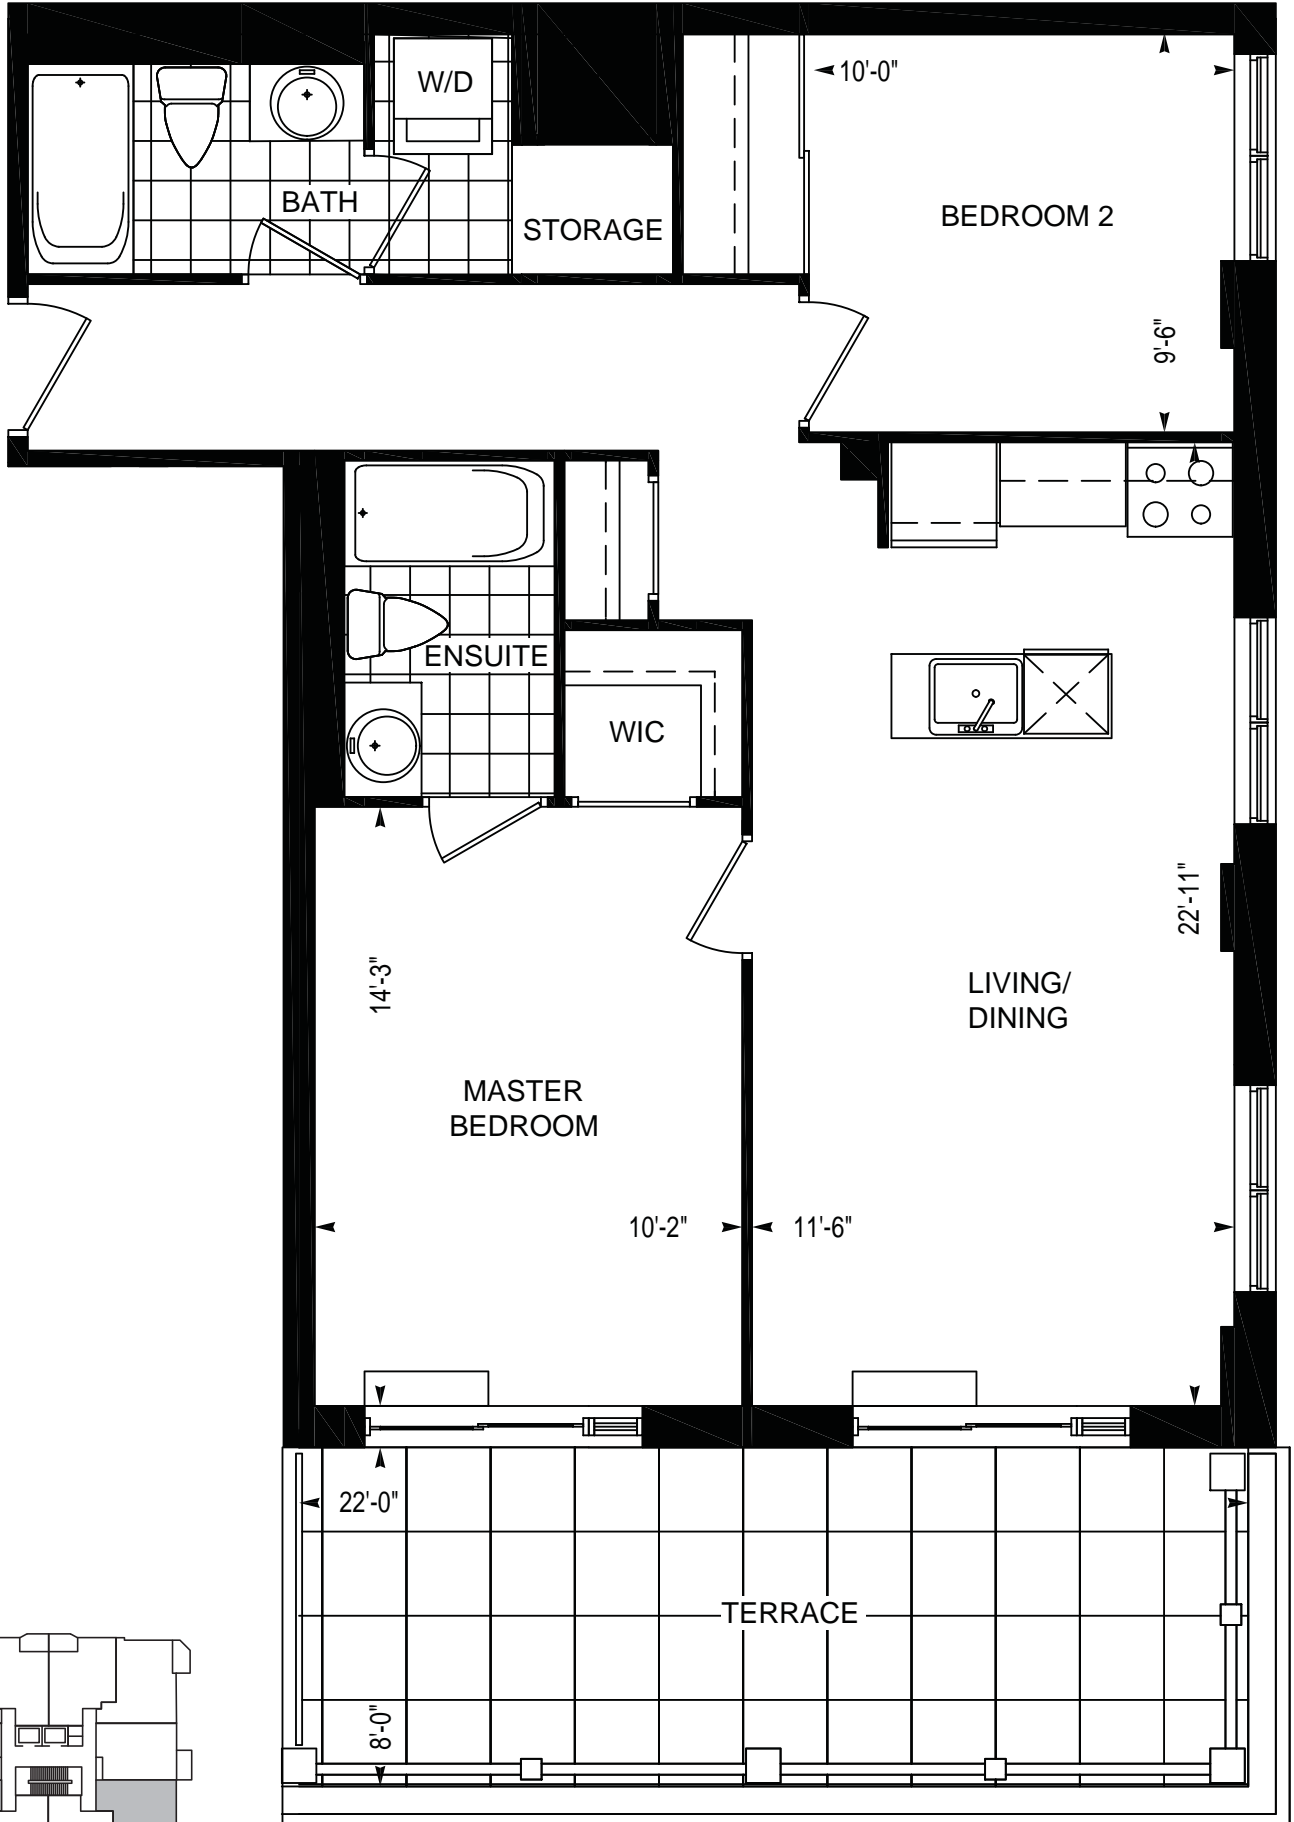

TERRACE SERIES

A NORTH YORK
CONDOMINIUM

ST. GEORGE
870 SQ.FT. - TWO BEDROOM

6TH FLOOR