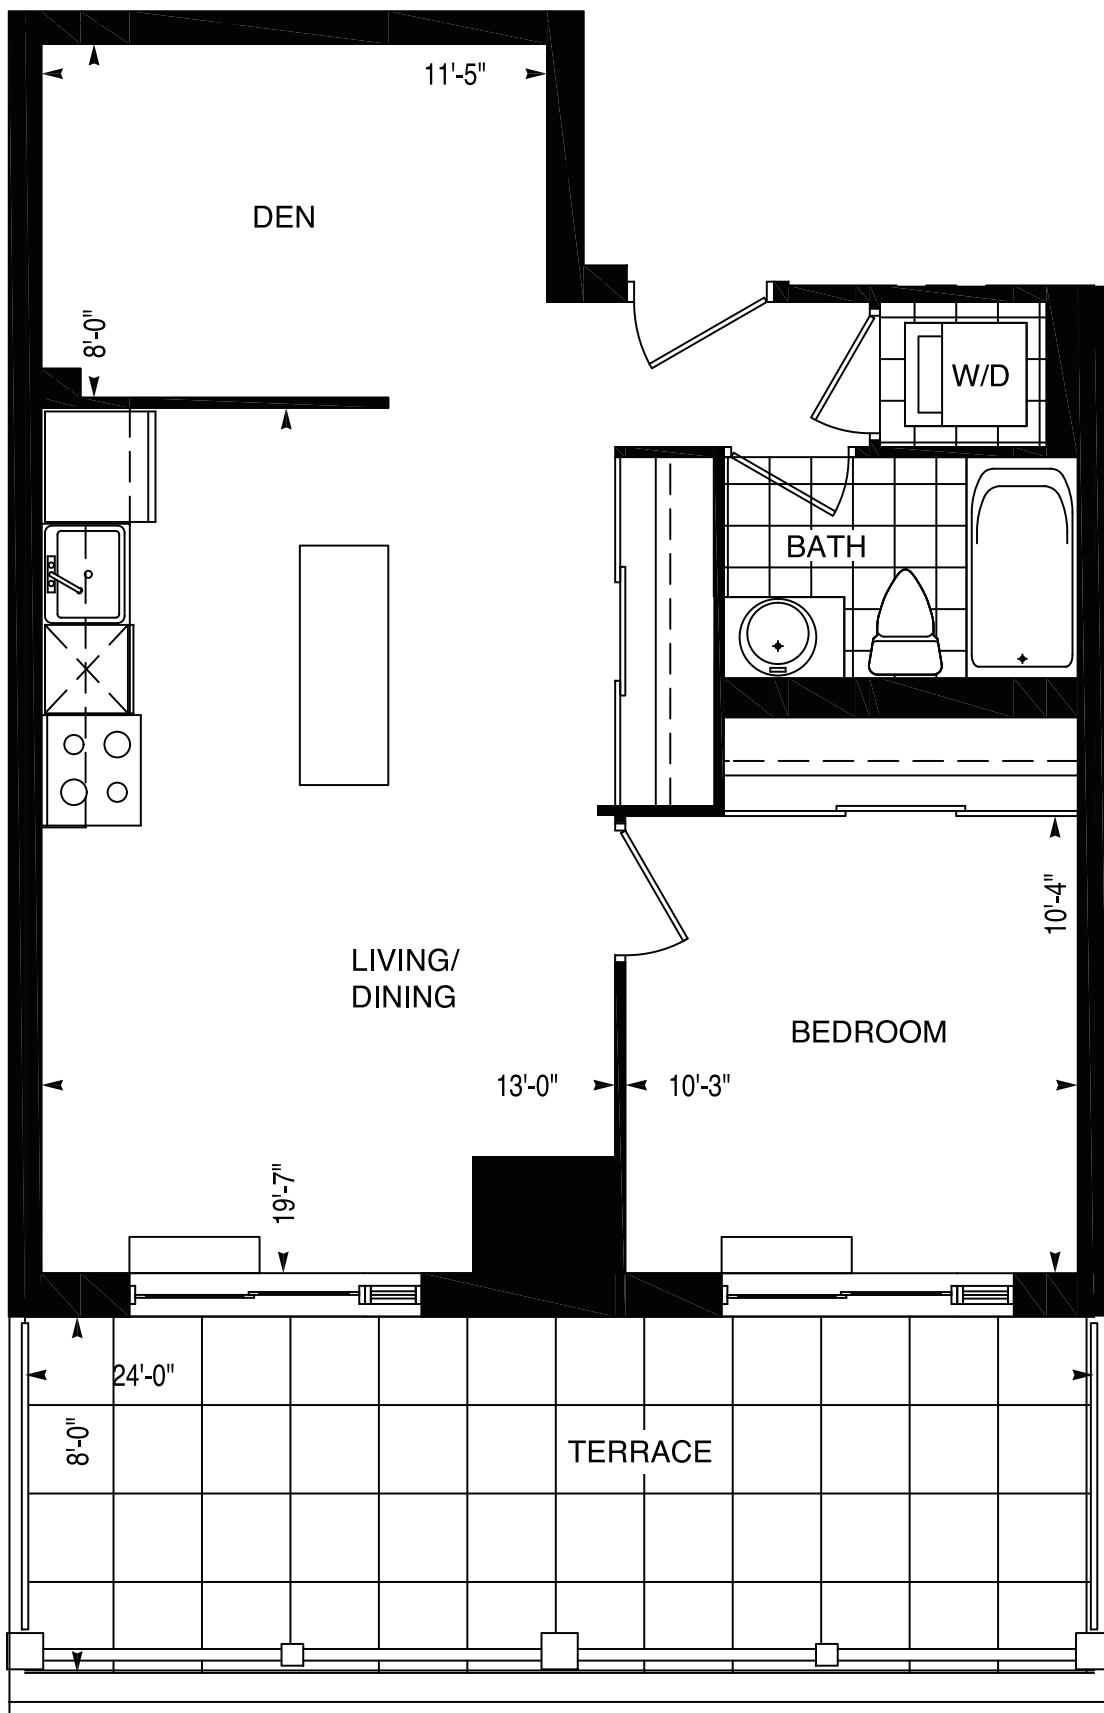

TERRACE SERIES

A NORTH YORK
CONDOMINIUM

LESLIE
640 SQ.FT. - ONE BEDROOM + DEN

6TH FLOOR