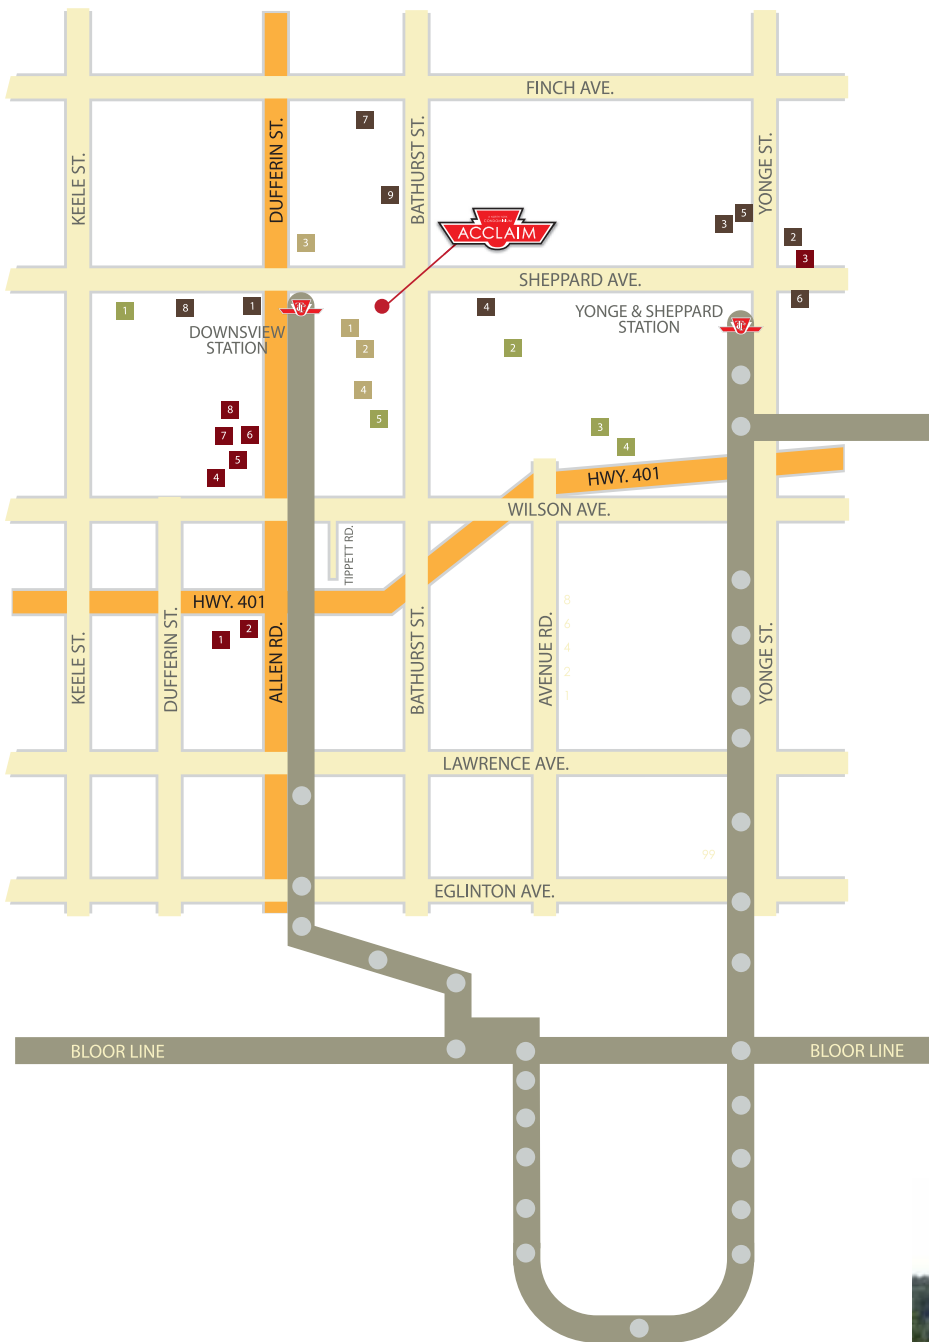

A NORTH YORK
CONDOMINIUM

GREAT LOCATION

PARKS & GOLF COURSES

- 1 DOWNSVIEW PARK
- 2 EARL BALES PARK
- 3 GWENDOLEN PARK
- 4 DON VALLEY GOLF COURSE
- 5 ELLISIUM PARK

COMMUNITY CENTRES & PUBLIC SERVICES

- 1 DOWNSVIEW SUBWAY STATION
- 2 TORONTO CENTRE FOR THE ARTS
- 3 MEL LASTMAN SQUARE
- 4 EARL BALES COMMUNITY CENTRE
- 5 NORTH YORK CENTRE LIBRARY
- 6 YONGE & SHEPPARD SUBWAY STATION
- 7 NORTH YORK GENERAL
- 8 TORONTO AEROSPACE MUSEUM
- 9 JEWISH COMMUNITY CENTRE OF TORONTO

SCHOOLS

- 1 ST. ROBERT SEPARATE ELEMENTARY SCHOOL
- 2 DUBLIN PUBLIC ELEMENTARY SCHOOL
- 3 W.L. MACKENZIE SECONDARY SCHOOL
- 4 DUBLIN HEIGHTS PUBLIC SCHOOL

SHOPPING & CINEMA

- 1 YORKDALE MALL
- 2 SILVER CITY CINEMA
- 3 THE GRAND
- 4 LCBO
- 5 COSTCO
- 6 HOME DEPOT
- 7 SPENCE JEWELERS
- 8 BEST BUY